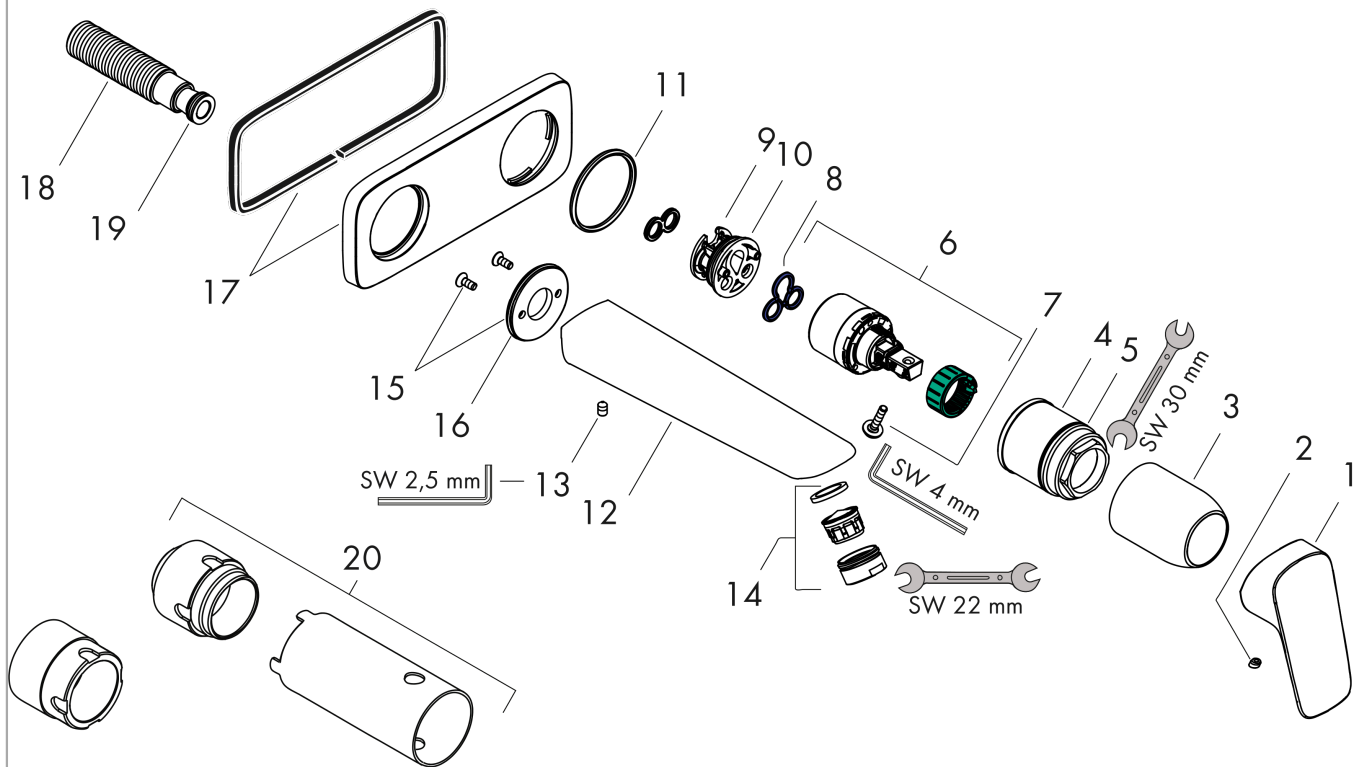

Logis

Single lever basin mixer for concealed installation wall-mounted with spout 19,5 cm

Surface: **Chrome** Article Number: **71220000**

Description

product features

- consists of: single lever basin mixer for concealed installation wall-mounted, waste set
- projection: 195 mm
- spray type: Normal spray
- maximum flow rate at 3 bar: 5 l/min
- ceramic cartridge
- temperature limitation adjustable
- suitable for continuous flow water heaters
- non-closing waste set
- material waste set: metal
- connection type: basic set
- connection dimension: DN15
- handle can be positioned on the right or left, depending on the basic set installation

Single lever basin mixer for concealed installation wall-mounted with spout 19,5 cm

Surface: **Chrome** Article Number: **71220000**

Installation examples

Logis

Single lever basin mixer for concealed installation wall-mounted with spout 19,5 cm

Surface: **Chrome** Article Number: **71220000**

Exploded Drawing

Year of production: >01/15

Logis**Single lever basin mixer for concealed installation wall-mounted with spout 19,5 cm**Surface: **Chrome** Article Number: **71220000****Spare part list**

Year of production: >01/15

Pos.	Description	Article Number	Price	PU
1	handle	92224000	€ 45,82	1
2	screw cover	96338000	€ 3,33	1
3	sleeve	98790000	€ 28,92	1
4	nut	95622000	€ 36,89	1
5	O-ring 39x1,5	98400000	€ 3,33	1
6	cartridge, assy	92730000	€ 58,67	1
7	locking screw for handle	95140000	€ 5,36	1
8	seal	95008000	€ 8,69	1
9	adapter for cartridge	95779000	€ 14,28	1
10	O-ring 26x2	98147000	€ 3,33	1
11	O-ring 43x3	98418000	€ 3,33	1
12	spout cpl.	92240000	€ 103,17	1
13	hollow set screw M5x8	92851000	€ 3,33	1
14	aerator M24x1 (5 l/min)	92372000	€ 18,80	1
15	escutcheon	95642000	€ 14,28	1
16	O-Ring 30x2	98186000	€ 3,33	1
17	escutcheon	92239000	€ 58,67	1
18	connecting thread G½	95626000	€ 45,82	1
19	O-ring 13x2	98128000	€ 3,33	1
20	extension set 25 mm for 13622180	31971000	-	1
a	waste	50001000	-	1
b	base body	13622180	-	1