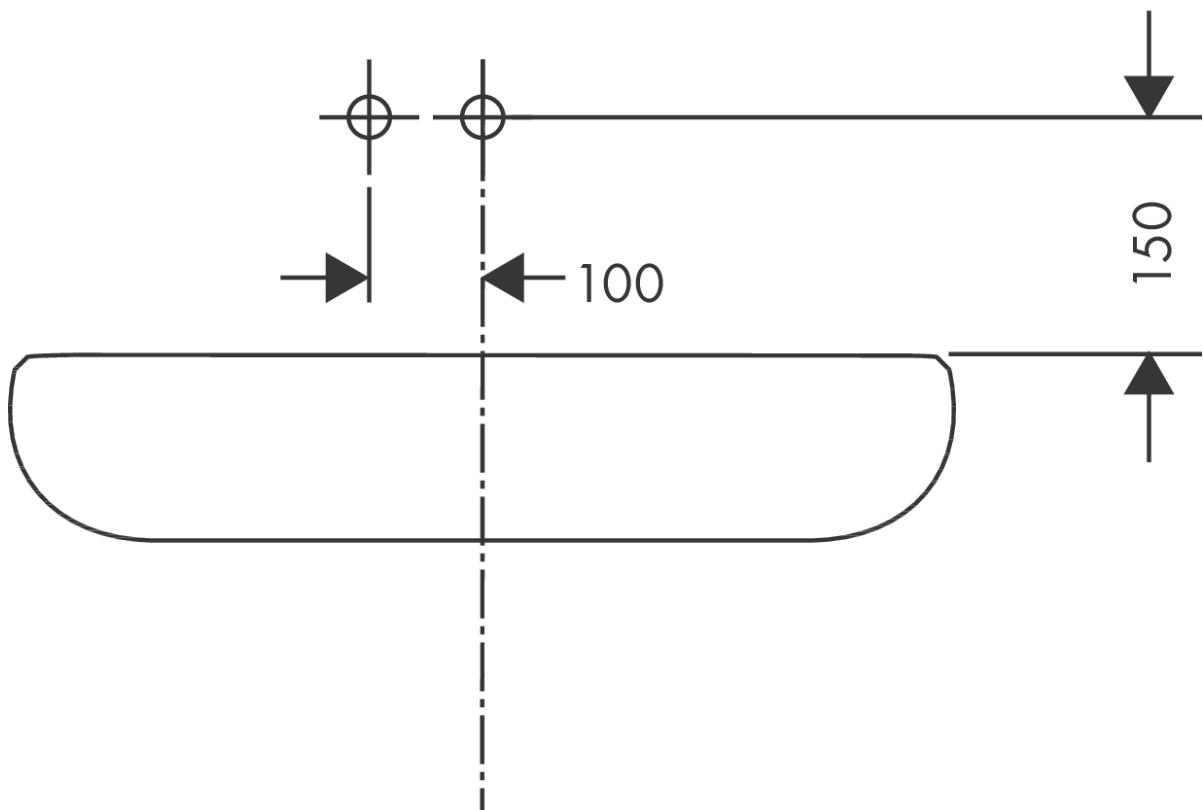

Logis

Single lever basin mixer for concealed installation wall-mounted with spout 19,5 cm

Surface: **Chrome** Article Number: **71220000**

Description

product features

- consists of: single lever basin mixer for concealed installation wall-mounted, waste set
- projection: 195 mm
- spray type: Normal spray
- maximum flow rate at 3 bar: 5 l/min
- ceramic cartridge
- temperature limitation adjustable
- suitable for continuous flow water heaters
- non-closing waste set
- material waste set: metal
- connection type: basic set
- connection dimension: DN15
- handle can be positioned on the right or left, depending on the basic set installation

Technology

Product image

Scale drawing

Logis

Single lever basin mixer for concealed installation wall-mounted with spout 19,5 cm

Surface: **Chrome** Article Number: **71220000**

Flowchart

Logis

Single lever basin mixer for concealed installation wall-mounted with spout 19,5 cm

Surface: **Chrome** Article Number: **71220000**

Installation examples

Logis

Single lever basin mixer for concealed installation wall-mounted with spout 19,5 cm

Year of production: >01/15

Pos.	Description	Article Number	Price	PU
1	handle	92224000	€ 45,82	1
2	screw cover	96338000	€ 3,33	1
3	sleeve	98790000	€ 28,92	1
4	nut	95622000	€ 36,89	1
5	O-ring 39x1,5	98400000	€ 3,33	1
6	cartridge, assy	92730000	€ 58,67	1
7	locking screw for handle	95140000	€ 5,36	1
8	seal	95008000	€ 8,69	1
9	adapter for cartridge	95779000	€ 14,28	1
10	O-ring 26x2	98147000	€ 3,33	1
11	O-ring 43x3	98418000	€ 3,33	1
12	spout cpl.	92240000	€ 103,17	1
13	hollow set screw M5x8	92851000	€ 3,33	1
14	aerator M24x1 (5 l/min)	92372000	€ 18,80	1
15	escutcheon	95642000	€ 14,28	1
16	O-Ring 30x2	98186000	€ 3,33	1
17	escutcheon	92239000	€ 58,67	1
18	connecting thread G½	95626000	€ 45,82	1
19	O-ring 13x2	98128000	€ 3,33	1
20	extension set 25 mm for 13622180	31971000	-	1
a	waste	50001000	-	1
b	base body	13622180	-	1