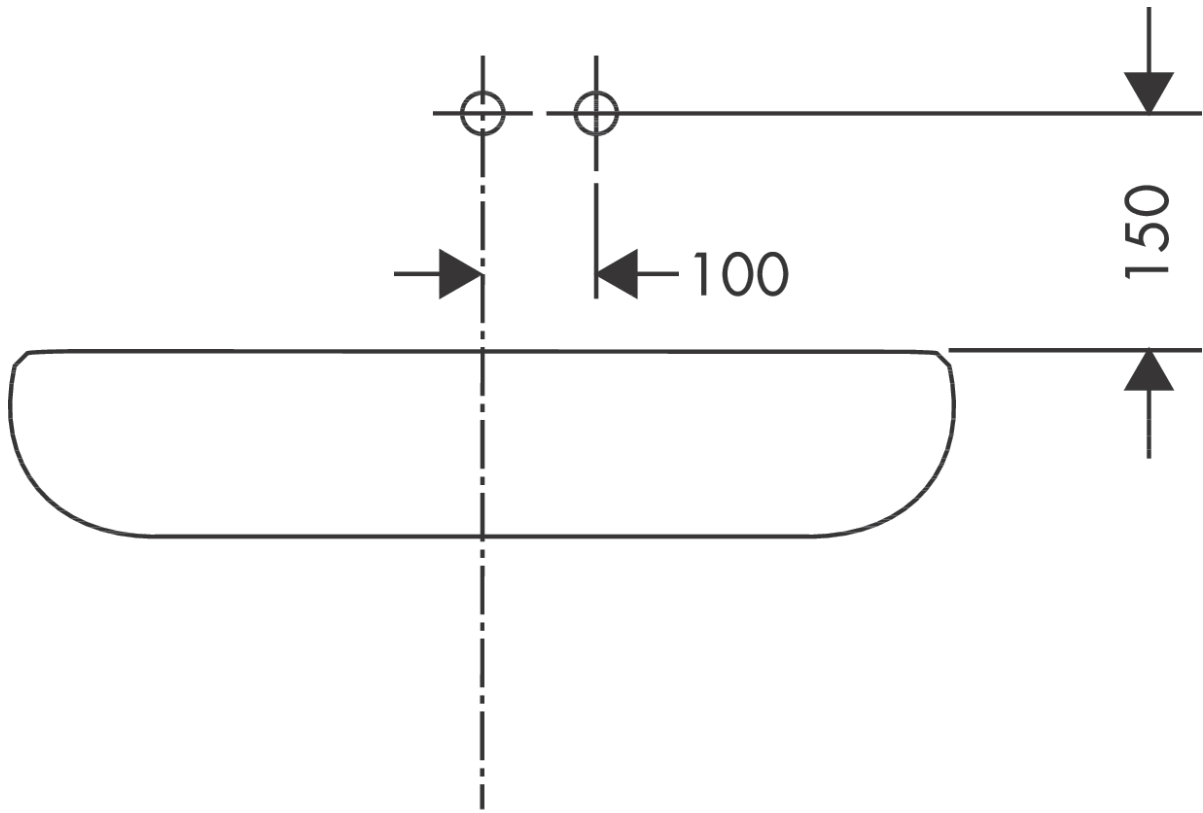

Logis

Single lever basin mixer for concealed installation wall-mounted with spout 19,5 cm

Surface: **Chrome** Article Number: **71220000**

Description

product features

- consists of: single lever basin mixer for concealed installation wall-mounted, waste set
- projection: 195 mm
- spray type: Normal spray
- maximum flow rate at 3 bar: 5 l/min
- ceramic cartridge
- temperature limitation adjustable
- suitable for continuous flow water heaters
- non-closing waste set
- material waste set: metal
- connection type: basic set
- connection dimension: DN15
- handle can be positioned on the right or left, depending on the basic set installation

Technology

Product image

Scale drawing

Logis

Single lever basin mixer for concealed installation wall-mounted with spout 19,5 cm

Surface: **Chrome** Article Number: **71220000**

Flowchart

Logis

Single lever basin mixer for concealed installation wall-mounted with spout 19,5 cm

Surface: **Chrome** Article Number: **71220000**

Installation examples

Logis

Single lever basin mixer for concealed installation wall-mounted with spout 19,5 cm

Year of production: >01/15

Pos.	Description	Article Number	Price	PU
1	handle	92224000	€ 45,82	1
2	screw cover	96338000	€ 3,33	1
3	sleeve	98790000	€ 28,92	1
4	nut	95622000	€ 36,89	1
5	O-ring 39x1,5	98400000	€ 3,33	1
6	cartridge, assy	92730000	€ 58,67	1
7	locking screw for handle	95140000	€ 5,36	1
8	seal	95008000	€ 8,69	1
9	adapter for cartridge	95779000	€ 14,28	1
10	O-ring 26x2	98147000	€ 3,33	1
11	O-ring 43x3	98418000	€ 3,33	1
12	spout cpl.	92240000	€ 103,17	1
13	hollow set screw M5x8	92851000	€ 3,33	1
14	aerator M24x1 (5 l/min)	92372000	€ 18,80	1
15	escutcheon	95642000	€ 14,28	1
16	O-Ring 30x2	98186000	€ 3,33	1
17	escutcheon	92239000	€ 58,67	1
18	connecting thread G½	95626000	€ 45,82	1
19	O-ring 13x2	98128000	€ 3,33	1
20	extension set 25 mm for 13622180	31971000	-	1
a	waste	50001000	-	1
b	base body	13622180	-	1