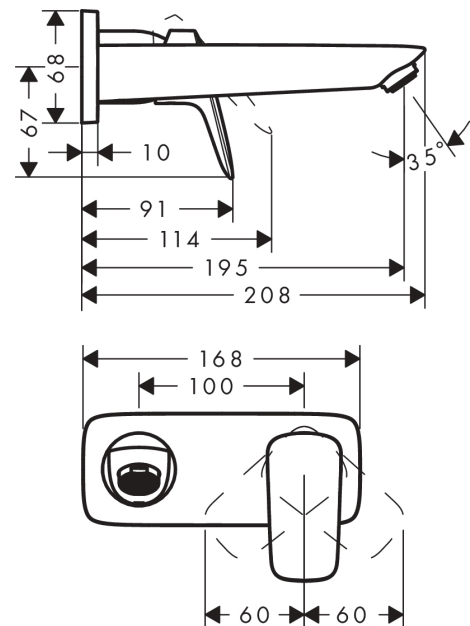

Logis

Single lever basin mixer for concealed installation wall-mounted with spout 19,5 cm

Surface: **Chrome** Article Number: **71220000**

Description

product features

- consists of: single lever basin mixer for concealed installation wall-mounted, waste set
- projection: 195 mm
- spray type: Normal spray
- maximum flow rate at 3 bar: 5 l/min
- ceramic cartridge
- temperature limitation adjustable
- suitable for continuous flow water heaters
- non-closing waste set
- material waste set: metal
- connection type: basic set
- connection dimension: DN15
- handle can be positioned on the right or left, depending on the basic set installation

Technology

Product image

Scale drawing

Logis

Single lever basin mixer for concealed installation wall-mounted with spout 19,5 cm

Surface: **Chrome** Article Number: **71220000**

Flowchart

Logis

Single lever basin mixer for concealed installation wall-mounted with spout 19,5 cm

Surface: **Chrome** Article Number: **71220000**

Installation examples

Logis

Single lever basin mixer for concealed installation wall-mounted with spout 19,5 cm

Year of production: >01/15

Pos.	Description	Article Number	Price	PU
1	handle	92224000	€ 45,82	1
2	screw cover	96338000	€ 3,33	1
3	sleeve	98790000	€ 28,92	1
4	nut	95622000	€ 36,89	1
5	O-ring 39x1,5	98400000	€ 3,33	1
6	cartridge, assy	92730000	€ 58,67	1
7	locking screw for handle	95140000	€ 5,36	1
8	seal	95008000	€ 8,69	1
9	adapter for cartridge	95779000	€ 14,28	1
10	O-ring 26x2	98147000	€ 3,33	1
11	O-ring 43x3	98418000	€ 3,33	1
12	spout cpl.	92240000	€ 103,17	1
13	hollow set screw M5x8	92851000	€ 3,33	1
14	aerator M24x1 (5 l/min)	92372000	€ 18,80	1
15	escutcheon	95642000	€ 14,28	1
16	O-Ring 30x2	98186000	€ 3,33	1
17	escutcheon	92239000	€ 58,67	1
18	connecting thread G½	95626000	€ 45,82	1
19	O-ring 13x2	98128000	€ 3,33	1
20	extension set 25 mm for 13622180	31971000	-	1
a	waste	50001000	-	1
b	base body	13622180	-	1