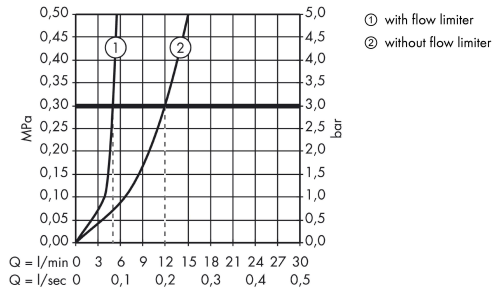

Logis

Single lever basin mixer for concealed installation wall-mounted with spout 19,5 cm

Surface: **Chrome** Article Number: **71220000**

Description

product features

- consists of: single lever basin mixer for concealed installation wall-mounted, waste set
- projection: 195 mm
- spray type: Normal spray
- maximum flow rate at 3 bar: 5 l/min
- ceramic cartridge
- temperature limitation adjustable
- suitable for continuous flow water heaters
- non-closing waste set
- material waste set: metal
- connection type: basic set
- connection dimension: DN15
- handle can be positioned on the right or left, depending on the basic set installation

Technology

Product image

Scale drawing

Logis

Single lever basin mixer for concealed installation wall-mounted with spout 19,5 cm

Surface: **Chrome** Article Number: **71220000**

Flowchart

Logis